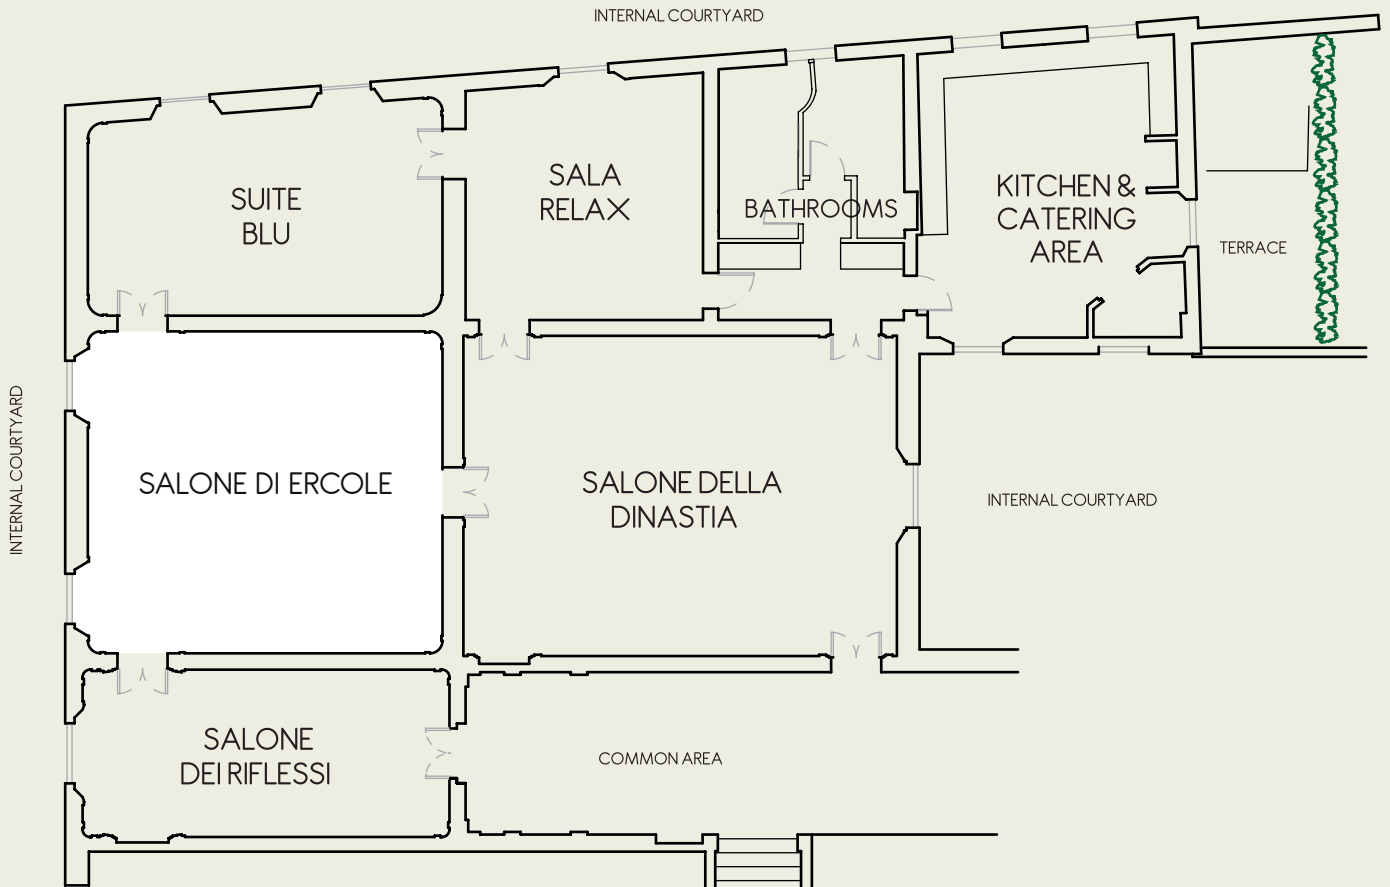

PALAZZO
SAVIOOLI

SALONE ERCOLE

Technologically well equipped host meetings, business lunches, conferences and private presentations. It is decorated with the work of Gandolfi, "Amore e Psiche".

SIZE
Measures: 7.34 x 8.13 m
Height: 5.7 m
Surface: 59.63sqm

CATERING CAPACITY
Sitting Buffet: 30
Standing Buffet: 50

MEETING CAPACITY
Theatre: 30
Classroom: 20
U-shape: 25

FEATURES

- Video projector with the possibility of connecting to your PC, WiFi Internet, buffering.
- Water and basic stationery on the tables.
- Flipchart.
- Hospitality desk for eventual accreditation of participants in the Salone dei Riflessi.
- Natural and / or artificial light.